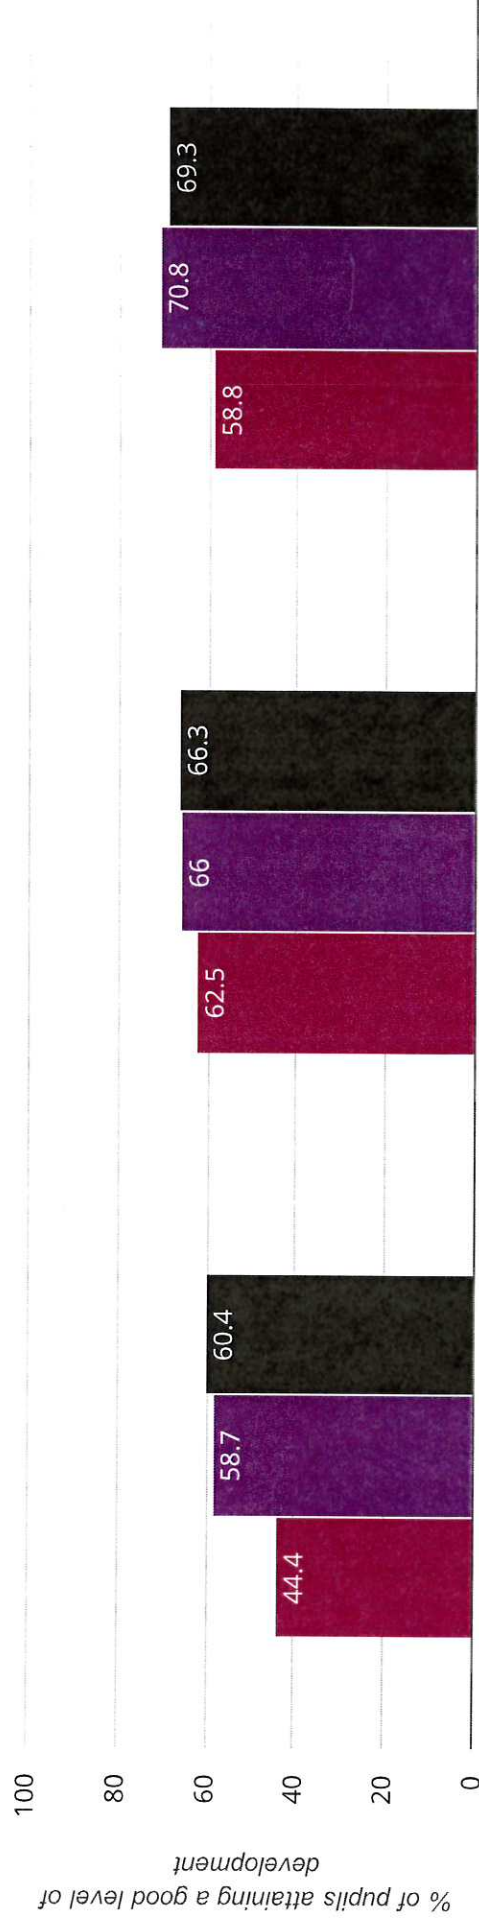

★ Good Level Of Development

2014
2015
2016

58.8% in 2016

3.7% points drop since 2015

14.4% points rise since 2014

■ Great Wishford CofE (VA) Primary School
 ■ Wiltshire (207)
 ■ National (17312)